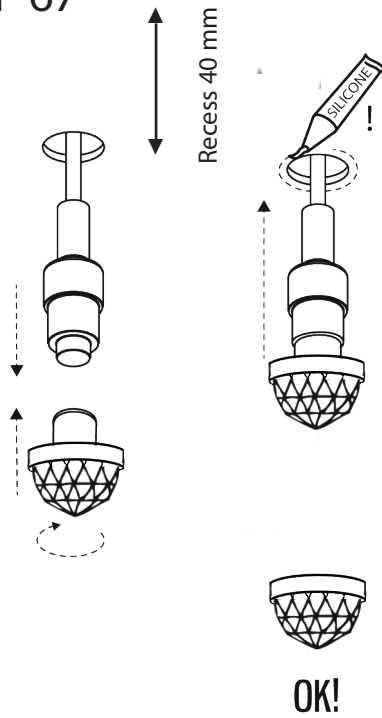

CR-20 and CR-30

	Product No.	Colour	K	IP
IP 67	CR 20			
	1545793	Gold	3000	67
	1545795	Chrome	3000	67
IP 67	CR 30			
	1545797	Gold	3000	67
	1545799	Chrome	3000	67

CR-20

CR-30

NB! Serial connection only.
IP 67 equipped with a 5m connection cable.

CR-20	Power	K	CRI	IP	Size
	1 W / 350 mA	3000 or 4000	> 85	67	Diameter 20 mm

CR-30	Power	K	CRI	IP	Size
	1 W / 350 mA	3000 or 4000	> 85	67	Diameter 30 mm

Ambient temperature 0°C ... 60°C

IP 67

RECOMMENDED TRANSFORMER SETS: