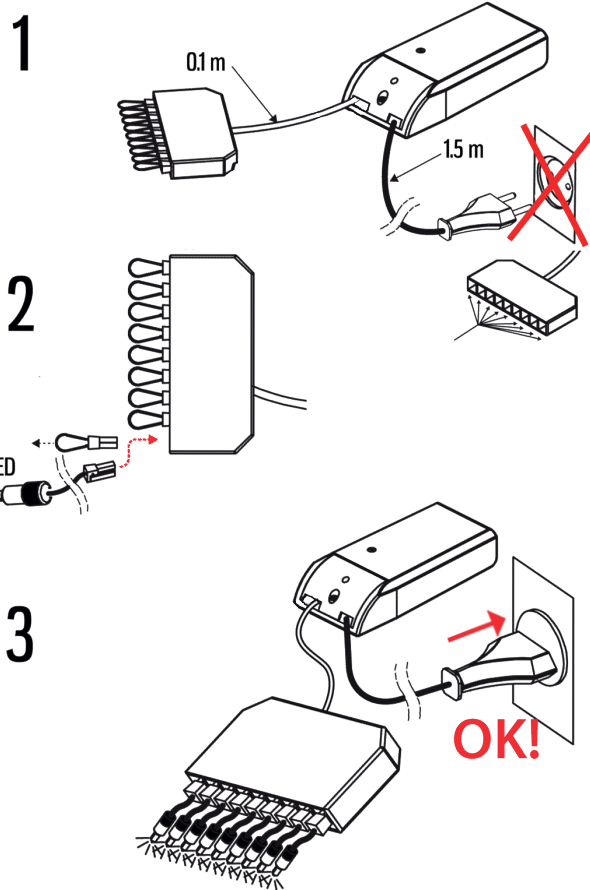

CR-20 and CR-30

	Product No.	Colour	K	IP
IP 67	CR 20			
	1545793	Gold	3000	67
	1545795	Chrome	3000	67
IP 67	CR 30			
	1545797	Gold	3000	67
	1545799	Chrome	3000	67

CR-20

CR-30

NB! Serial connection only.
IP 67 equipped with a 5m connection cable.

CR-20	Power	K	CRI	IP	Size
	1 W / 350 mA	3000 or 4000	> 85	67	Diameter 20 mm

CR-30	Power	K	CRI	IP	Size
	1 W / 350 mA	3000 or 4000	> 85	67	Diameter 30 mm

Ambient temperature 0°C ... 60°C

IP 67

RECOMMENDED TRANSFORMER SETS: